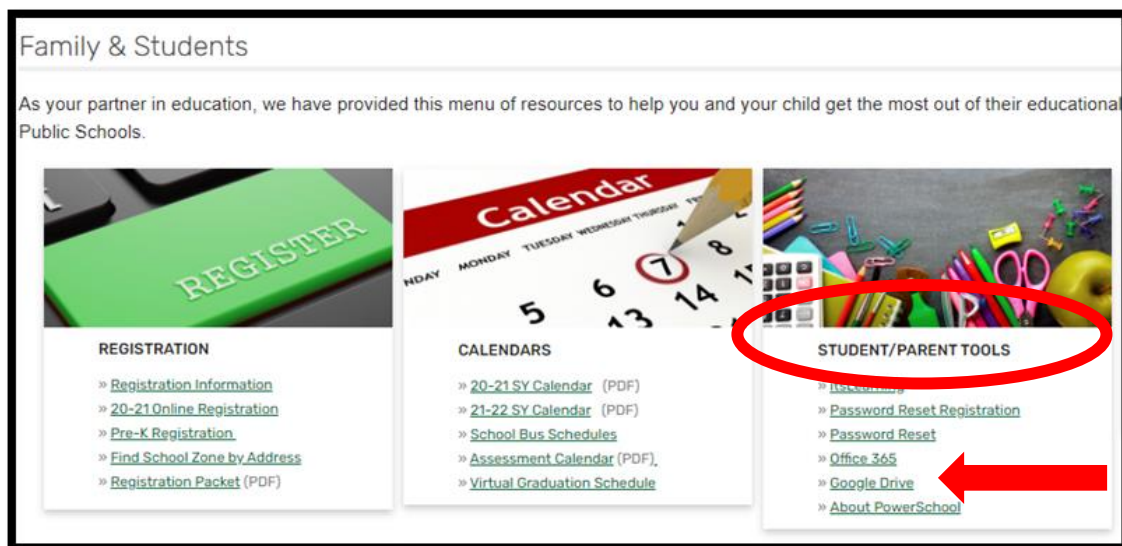

# Accessing Your School Google Account/Email---It's Learning It's Learning Program Requires Student Email Account—Login to Your School EMAIL FIRST—THEN Click ON Its Learning!

**Go to the New Hampstead School Website.**

**Click on Family & Students Tab.**

**Under the Students/Parent Tools**

**Click on Google Drive or Office 365**

Sign in with your organizational account

someone@example.com

Password

Sign in

Please use your SCCPSS AD Login credentials to access this site. Username can be in either INSTRUCTIONAL\username format or your email address.